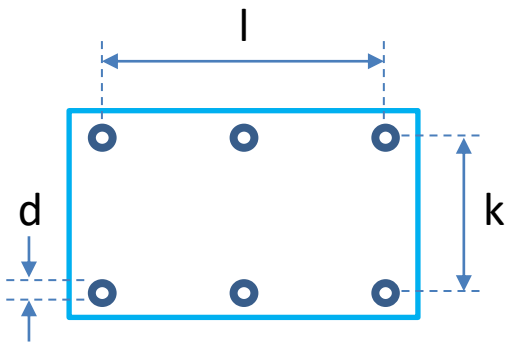

## BÖRKEY CASTER

Models outfitted with 6 mounting holes.

## Mounting Holes Locations and Dimensions

Model KW#1

Model KW#2

### Dimensions in mm

Model	d	k	l
KW#1	14	190	172.5

Model	d	k	l
KW#2	14	190	172.5

### Dimensions in inches

Model	d	k	l
KW#1	0.5	5.1	5.9

Model	d	k	l
KW#2	0.5	5.1	5.9