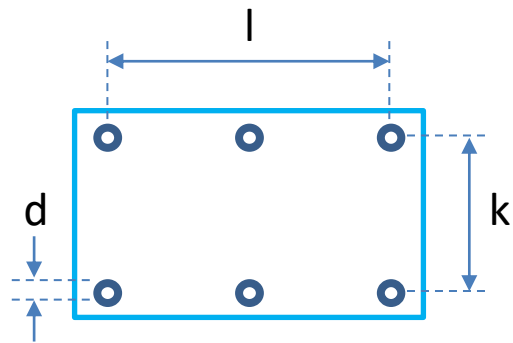

## BÖRKEY CASTER

Models outfitted with 6 mounting holes.

## Mounting Holes Locations and Dimensions

Model KW#1

Model KW#2

### Dimensions in mm

Model	d	k	l
KW#1	14	190	172.5

Model	d	k	l
KW#2	14	190	172.5

### Dimensions in inches

Model	d	k	l
KW#1	0.5	5.1	5.9

Model	d	k	l
KW#2	0.5	5.1	5.9