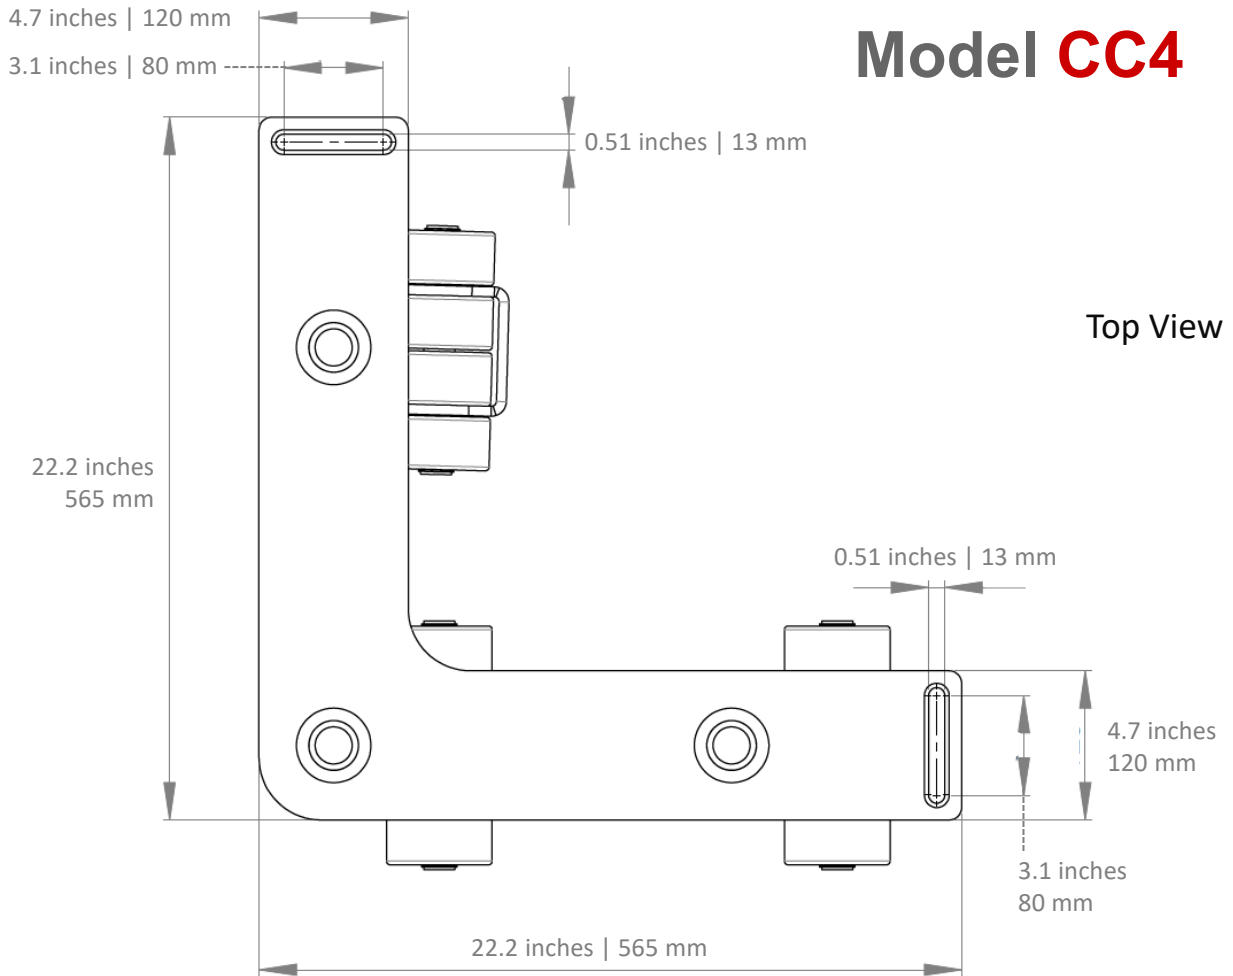

## Dimensions: CORNER CASTER

### Model **CC4**

Top View

Side Views