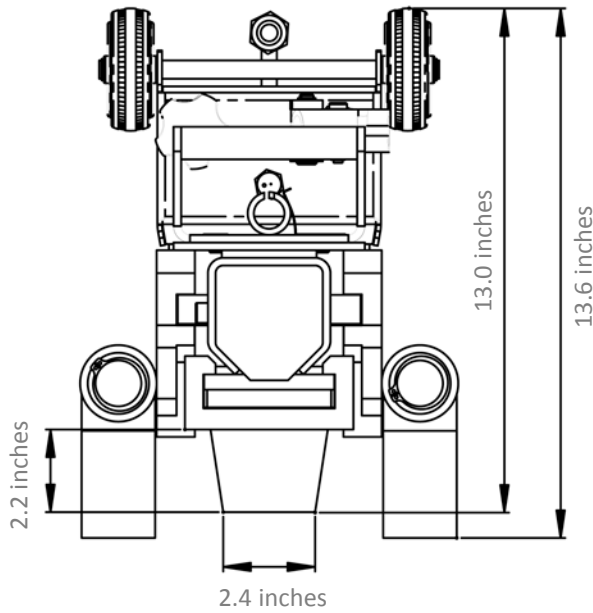

Dimensions: TOE JACK

Model **10G-plus**

Top Views

Front Views

Side Views