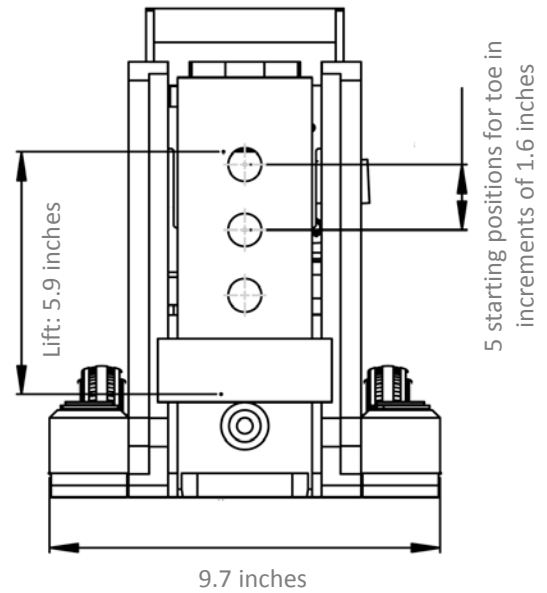

Dimensions: TOE JACK

Model **10G-plus**

Top Views

Front Views

Side Views