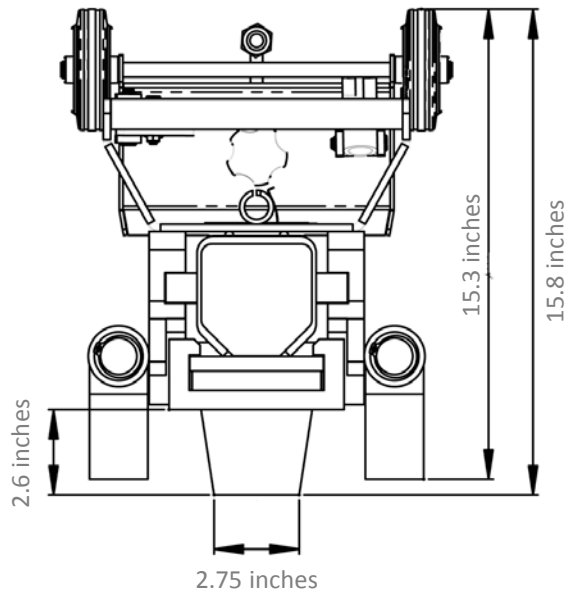

Dimensions: TOE JACK

Model 15G-plus

Top Views

Front Views

Side Views