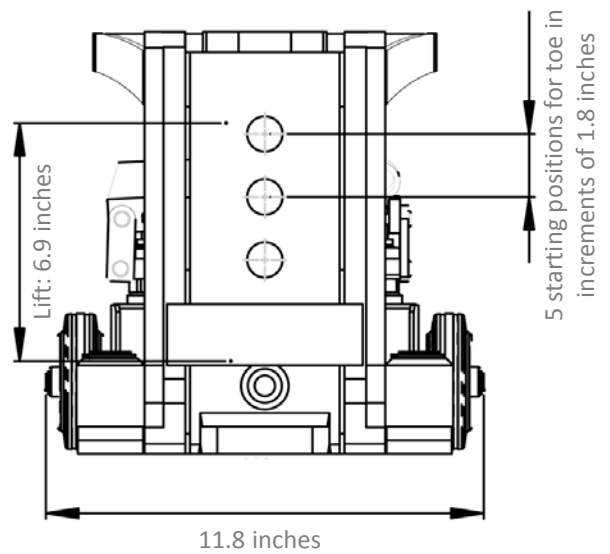

Dimensions: TOE JACK

Model 15G-plus

Top Views

Front Views

Side Views