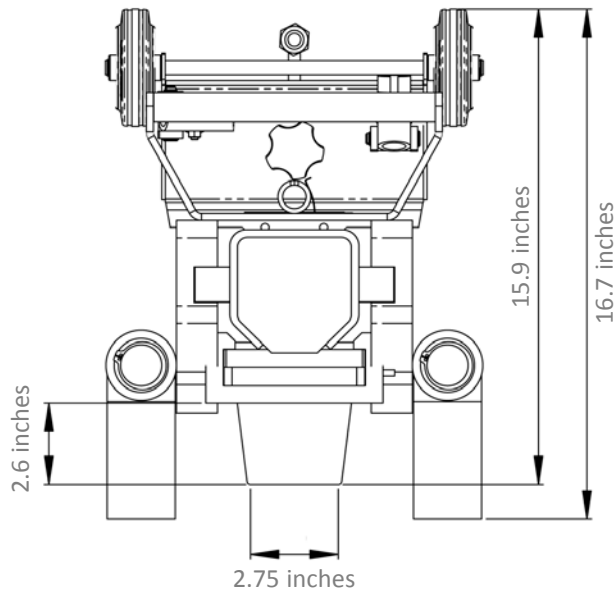

Dimensions: TOE JACK

Model **20G-plus**

Top Views

Front Views

Side Views