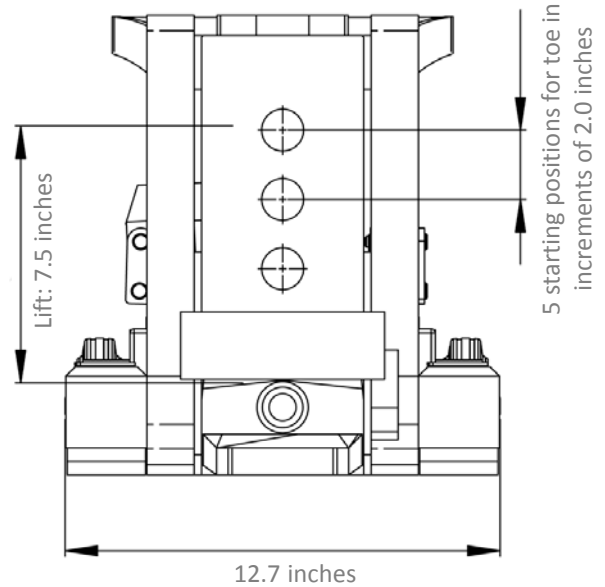

Dimensions: TOE JACK

Model **20G-plus**

Top Views

Front Views

Side Views