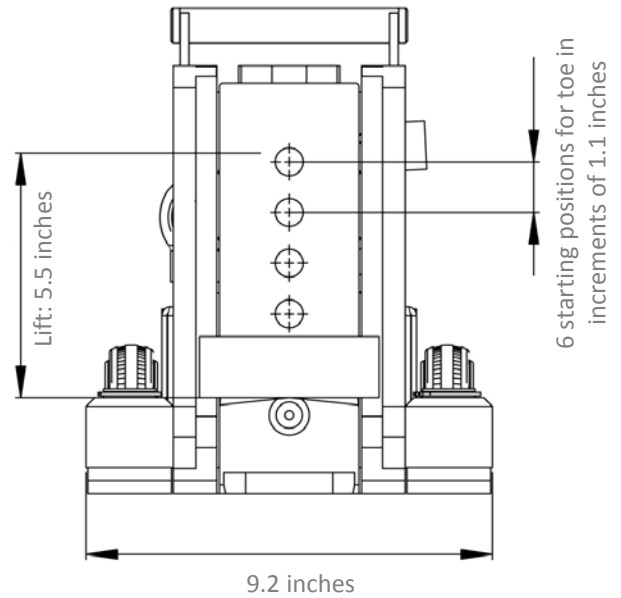

Dimensions: TOE JACK

Model 5G-plus

Top Views

Front Views

Side View