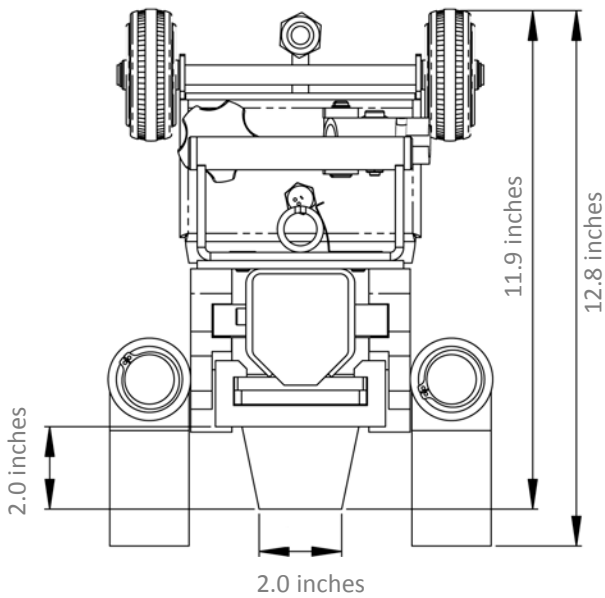

Dimensions: TOE JACK

Model 5G-plus

Top Views

Front Views

Side View