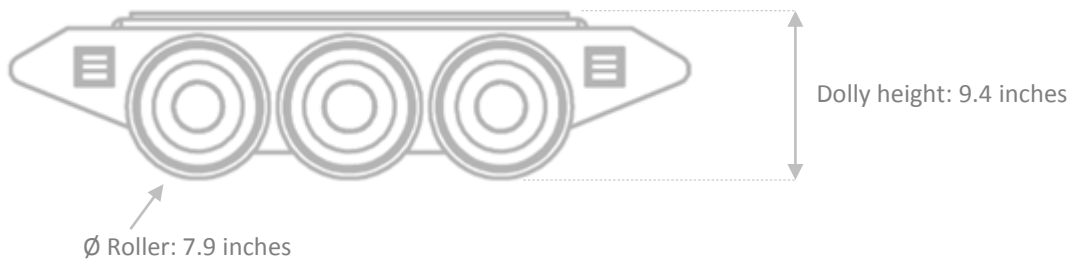

## Dimensions: MACHINE SKATE

### Model **B130**

Top View

Side Views

Connecting Bars