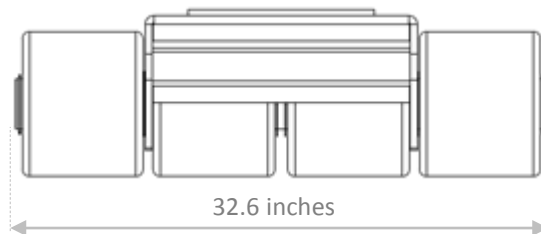

## Dimensions: MACHINE SKATE

### Model **B130**

Top View

Side Views

Connecting Bars