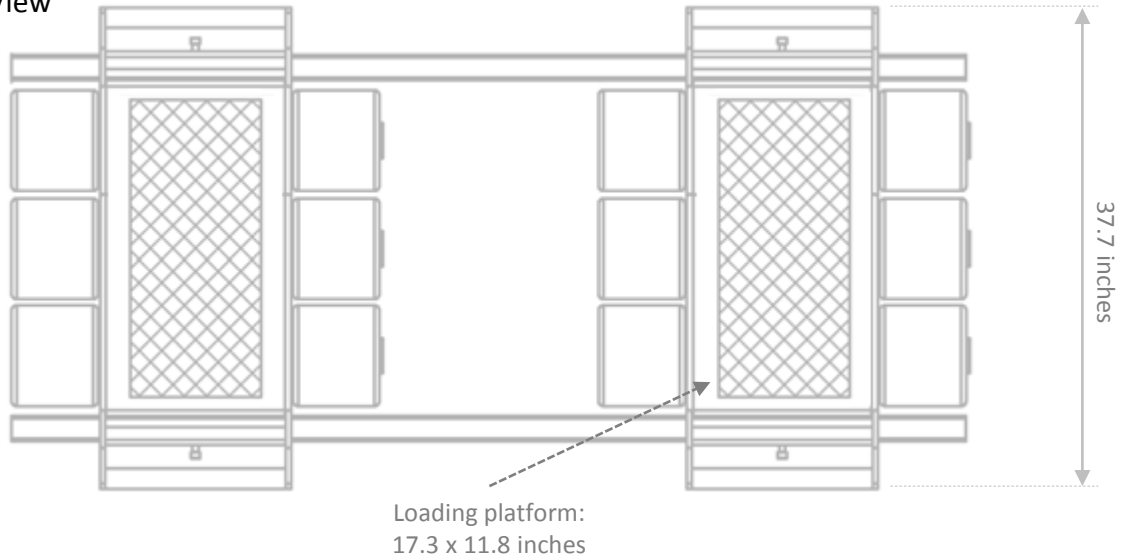

## Dimensions: MACHINE SKATE

### Model **B130**

Top View

Side Views

Connecting Bars