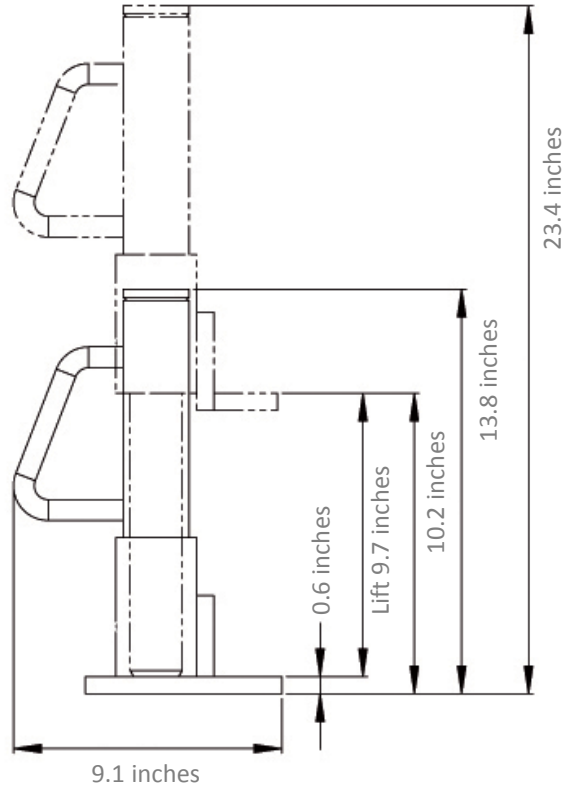

## Dimensions: TOE JACK

#### Side Views

2.2 inches