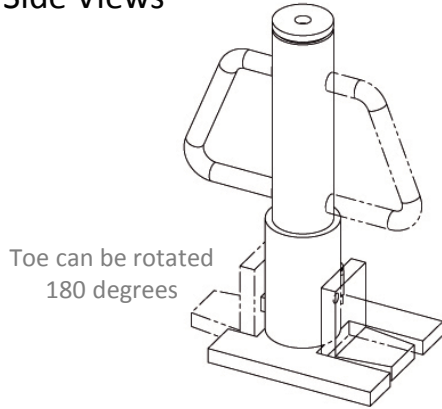

## Dimensions: TOE JACK

#### Side Views

2.2 inches