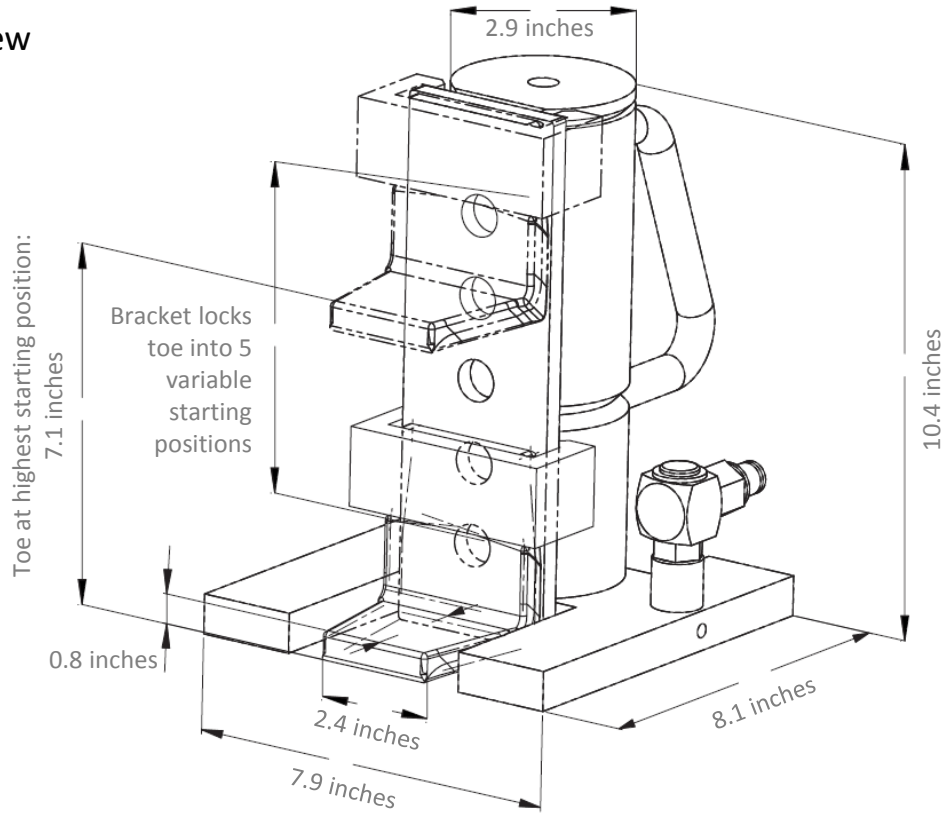

Dimensions: TOE JACK

Model S10

Bird View

Top Views